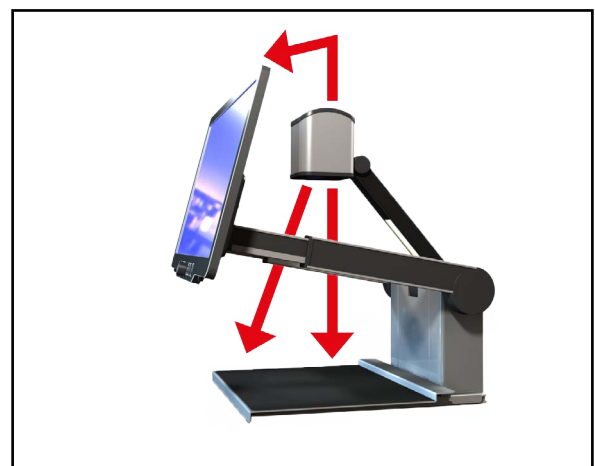

Visio 500 is **the** choice for the modern workstation.

- Ergonomically optimized
- Simple and intuitive handling
- Full HD camera and screen
- Monitor height, tilt and reading distance are easily adjustable
- Newly designed reading table with switchable damping function
- Modern design
- Small footprint compared to traditional CCTV cameras
- Superior quality made in Germany for vocational and private use

Monitor:

- 22" TFT wide screen with LED-backlight technology
- Bright and non-reflecting screen
- Full HD resolution (1080p)
- Control panel integrated

Monitor settings:

- Height, tilt and focus distance
- Breaks are released electrically
- Split-screen function when connected to PC

Interfaces:

- Video in and out (Full HD, HDMI)
- USB 3.0 (USB Video Class Device)
- External power supply

Size and weight:

- 52 x 48 x 25 cm (appr. 20.5" x 18.9" x 9.8")
- Approximately 13 kg (29 lbs)

VisioPro: the Full HD solution for reading and writing

Height, tilt and focus distance individually adjustable

Camera with electrically switchable positions