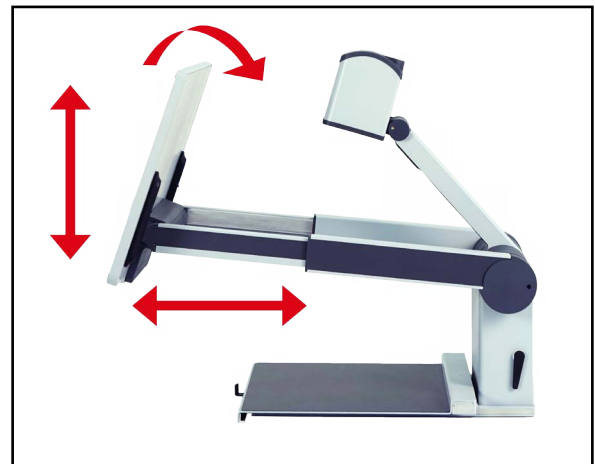

Visio 500 is **the** choice for the modern workstation.

- Ergonomically optimized
- Simple and intuitive handling
- Full HD camera and screen
- Monitor height, tilt and reading distance are easily adjustable
- Newly designed reading table with switchable damping function
- Modern design
- Small footprint compared to traditional CCTV cameras
- Superior quality made in Germany for vocational and private use

Monitor:

- 22" TFT wide screen with LED-backlight technology
- Bright and non-reflecting screen
- Full HD resolution (1080p)
- Control panel integrated

Monitor settings:

- Height, tilt and focus distance
- Breaks are released electrically
- Split-screen function when connected to PC

Interfaces:

- Video in and out (Full HD, HDMI)
- USB 3.0 (USB Video Class Device)
- External power supply

Size and weight:

- 52 x 48 x 25 cm (appr. 20.5" x 18.9" x 9.8")
- Approximately 13 kg (29 lbs)

VisioPro: the Full HD solution for reading and writing

Height, tilt and focus distance individually adjustable

Camera with electrically switchable positions